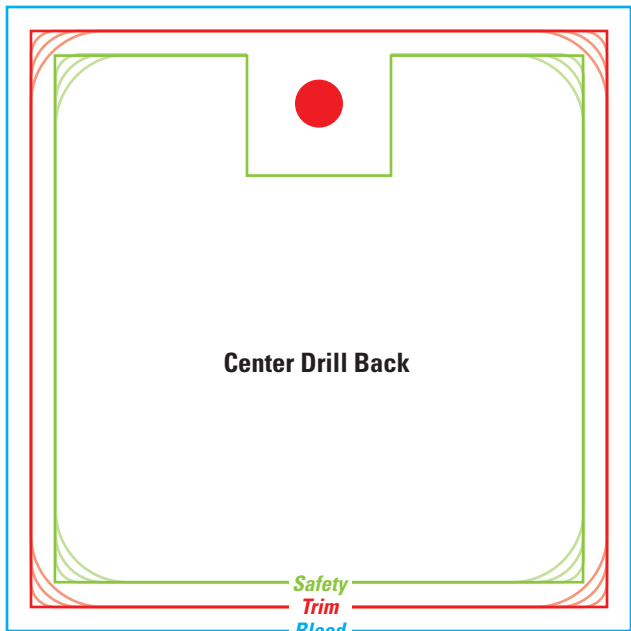

**3" x 3" Hang Tag
.25" Drill
Center Drill Front**

***Delete template before
submitting art.***

Safety: No TEXT beyond this line.

Trim: Final trim size ordered.

Bleed: To ensure ink coverage goes to the very edge of the product, make certain to extend any graphics/ artwork past the *Trim* to the *Bleed* line.

Safety

Trim

Bleed

with Round Corner Options

Center Drill Back

Safety

Trim

Bleed

with Round Corner Options