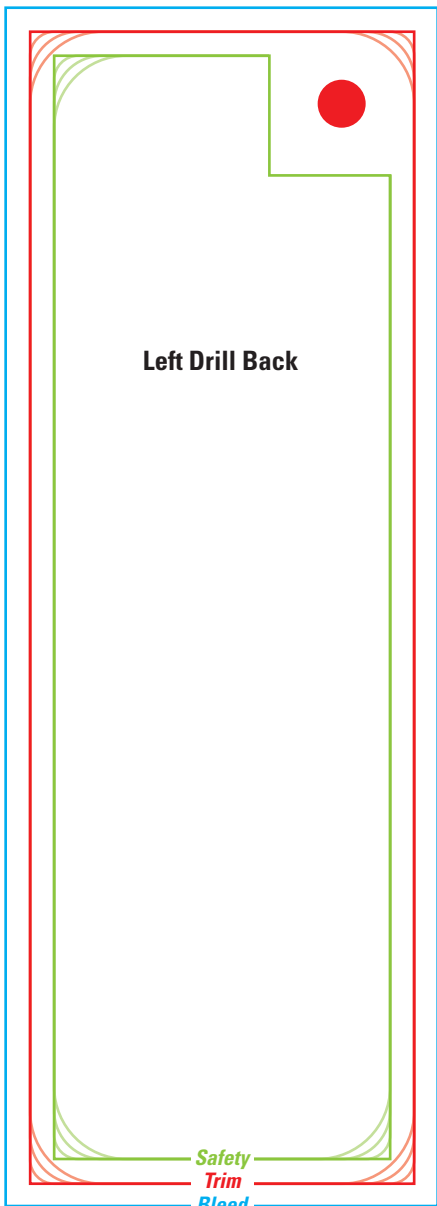

**2" x 6" Hang Tag
.25" Drill
Left Drill Front**

***Delete template before
submitting art.***

Safety: No TEXT beyond this line.

Trim: Final trim size ordered.

Bleed: To ensure ink coverage goes to the very edge of the product, make certain to extend any graphics/artwork past the *Trim* to the *Bleed* line.

www.anmprinting.com

Safety

Trim

Bleed

with Round Corner Options

Left Drill Back

Safety

Trim

Bleed

with Round Corner Options