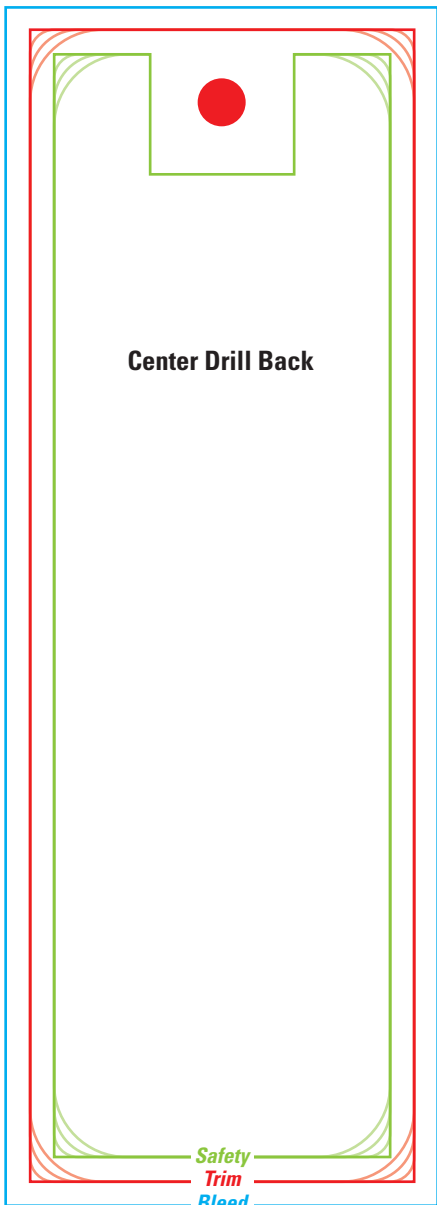

**2" x 6" Hang Tag
.25" Drill
Center Drill Front**

***Delete template before
submitting art.***

Safety: No TEXT beyond this line.

Trim: Final trim size ordered.

Bleed: To ensure ink coverage goes to the very edge of the product, make certain to extend any graphics/artwork past the *Trim* to the *Bleed* line.

www.anmprinting.com

Safety

Trim

Bleed

with Round Corner Options

Center Drill Back

Safety

Trim

Bleed

with Round Corner Options