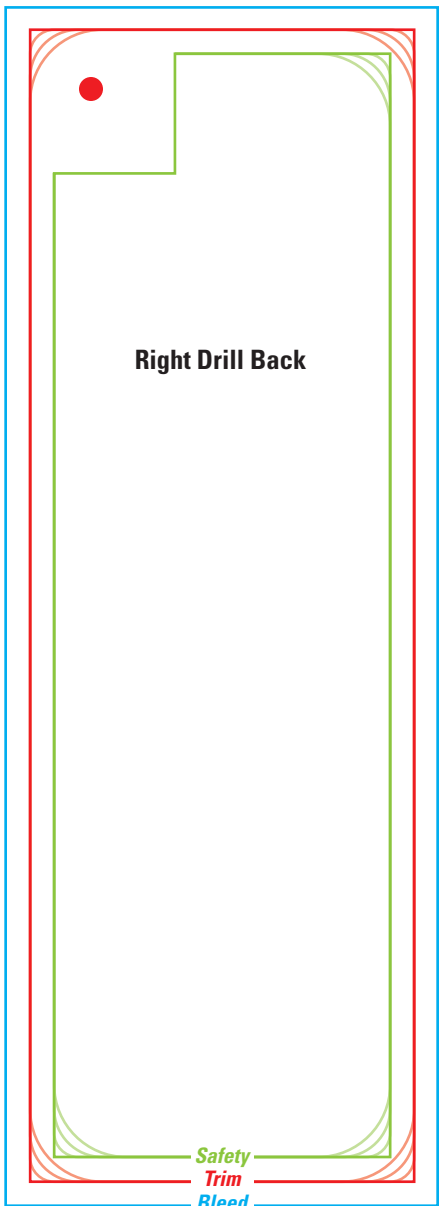

**2" x 6" Hang Tag  
.125" Drill  
Right Drill Front**

***Delete template before  
submitting art.***

***Safety:*** No TEXT beyond this line.

***Trim:*** Final trim size ordered.

***Bleed:*** To ensure ink coverage goes to the very edge of the product, make certain to extend any graphics/artwork past the *Trim* to the *Bleed* line.

[www.anmprinting.com](http://www.anmprinting.com)

***Safety***

***Trim***

***Bleed***

***with Round Corner Options***

**Right Drill Back**

**Safety**

**Trim**

**Bleed**

*with Round Corner Options*