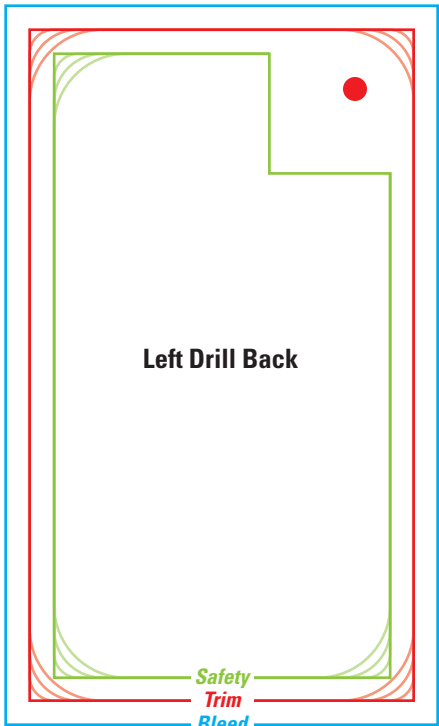

**2" x 3.5" Hang Tag
.125" Drill
Left Drill Front**

***Delete template before
submitting art.***

Safety: No TEXT beyond this line.

Trim: Final trim size ordered.

Bleed: To ensure ink coverage goes to the very edge of the product, make certain to extend any graphics/artwork past the *Trim* to the *Bleed* line.

Safety

Trim

Bleed

with Round Corner Options

Left Drill Back

Safety

Trim

Bleed

with Round Corner Options