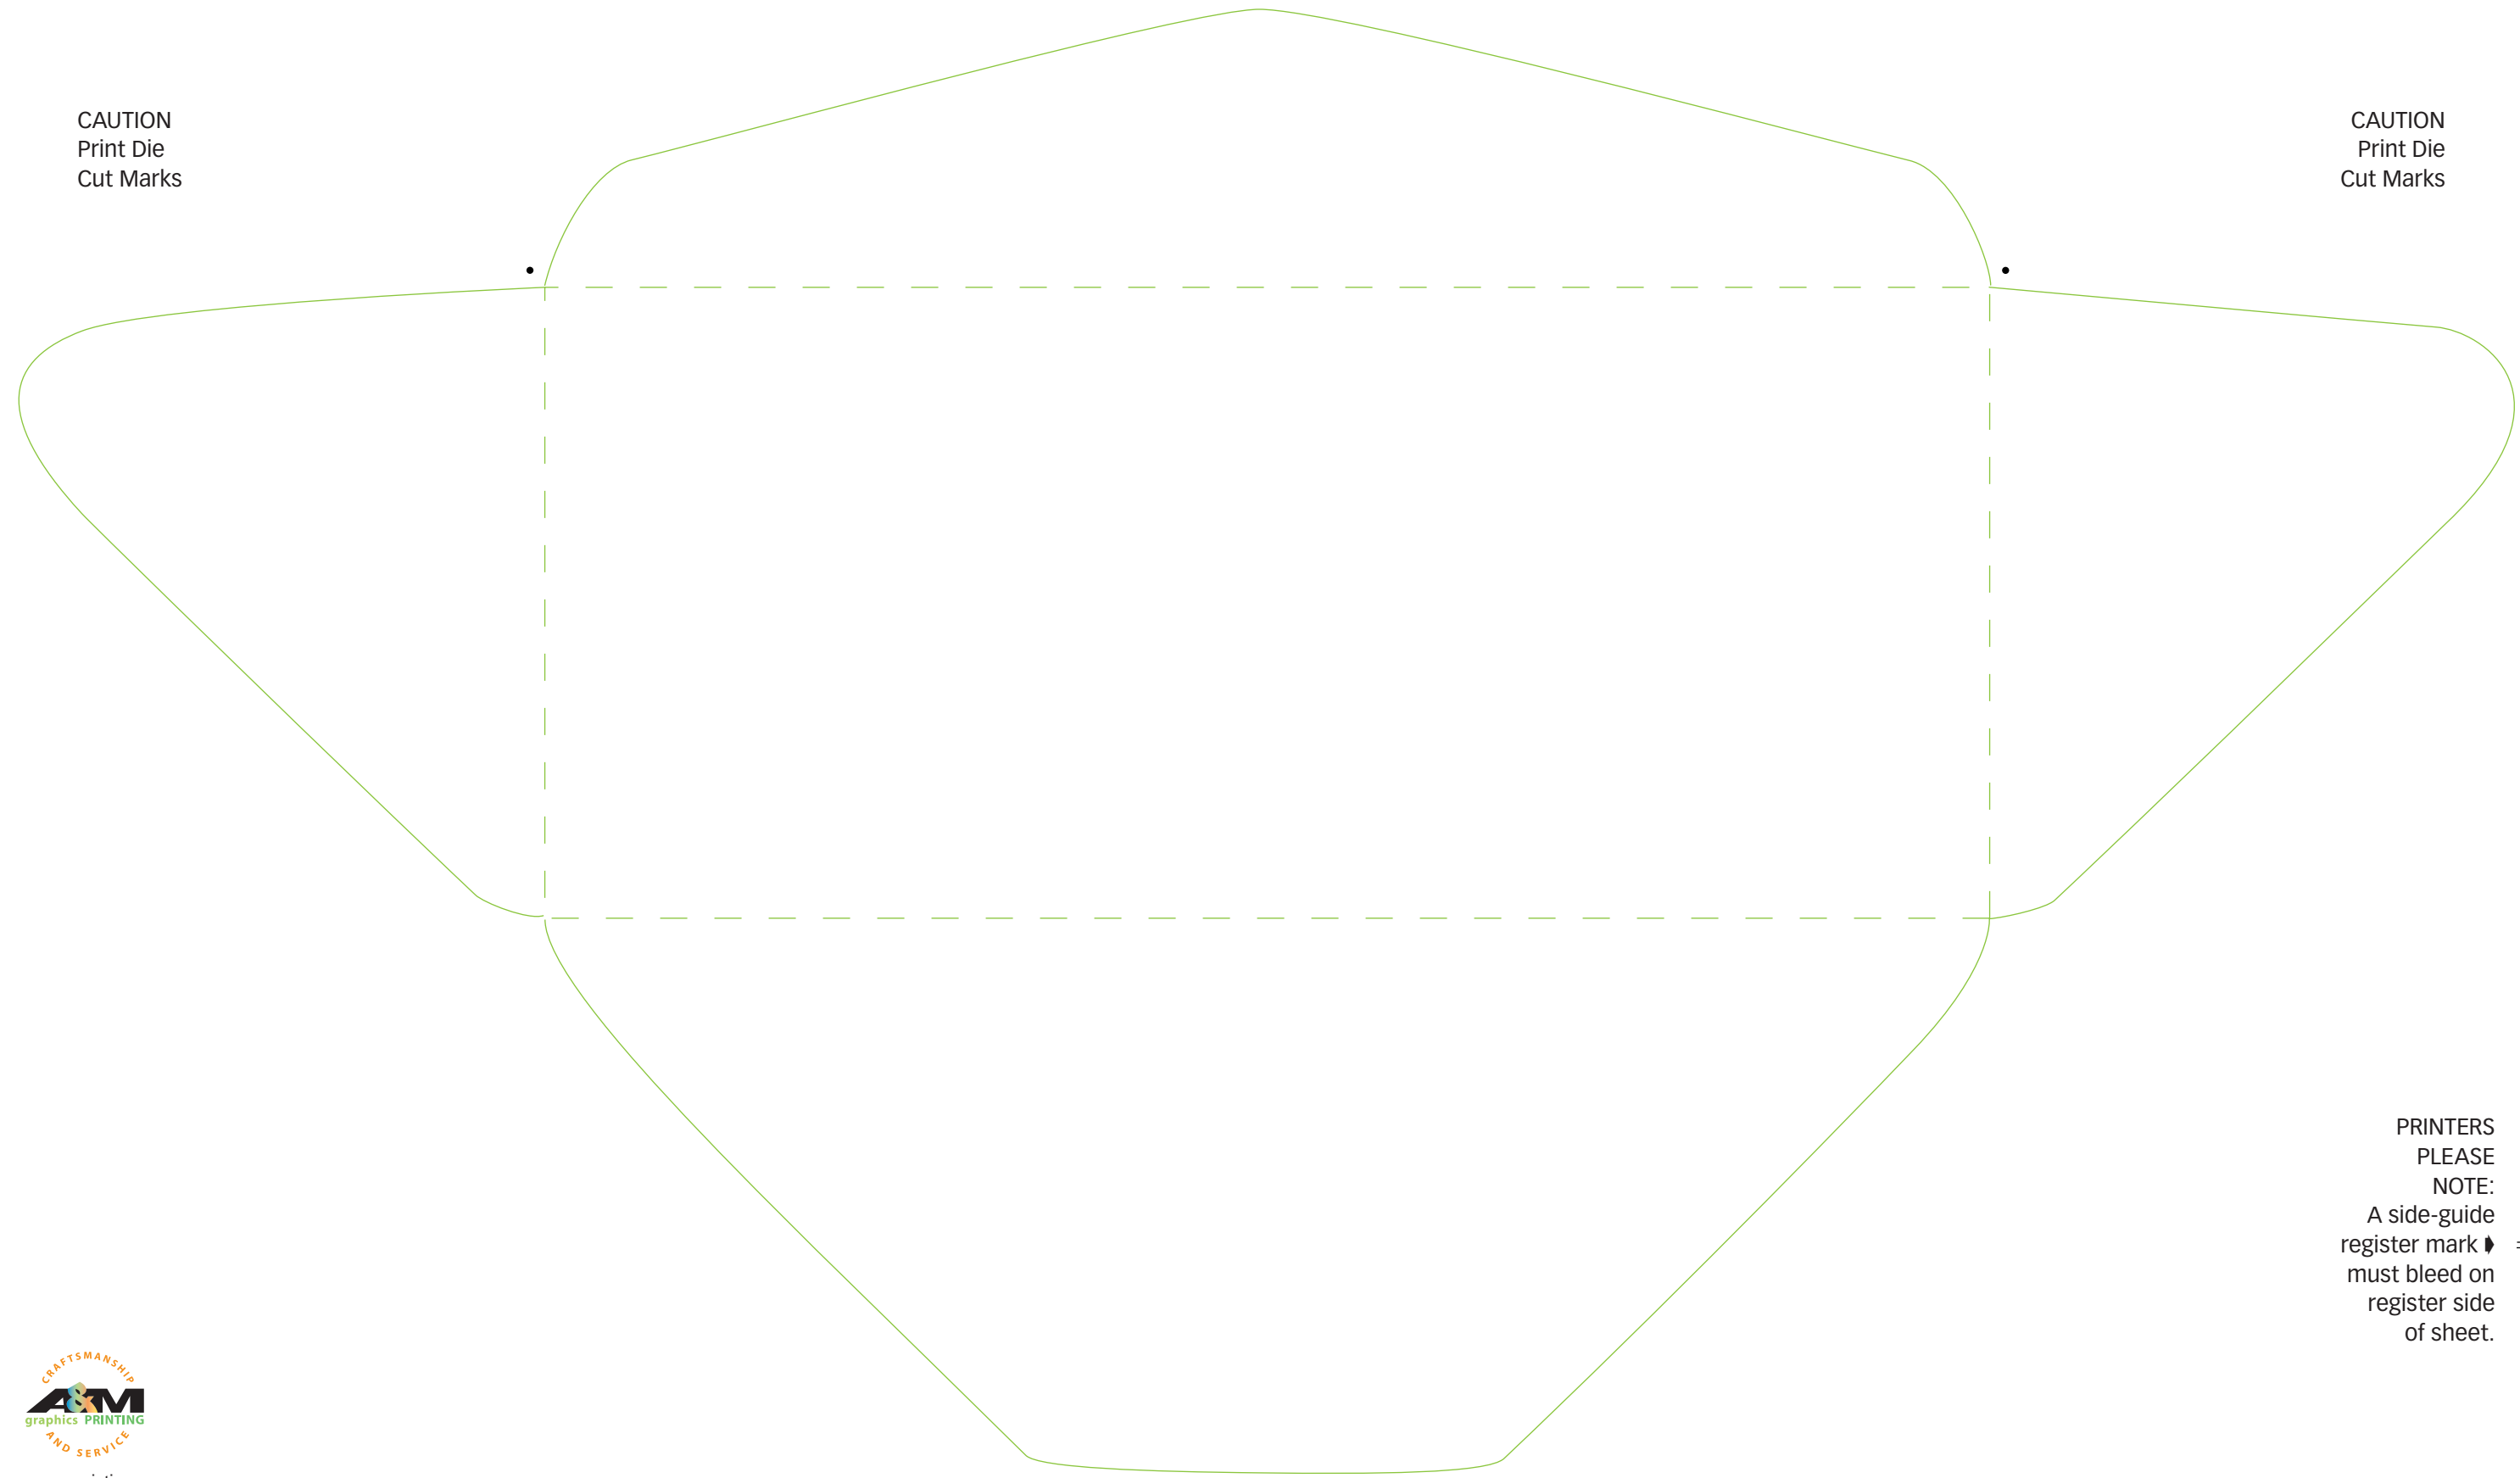

#9
Envelope size: 3 7/8 x 8 7/8

CAUTION
Print Die
Cut Marks

CAUTION
Print Die
Cut Marks

PRINTERS
PLEASE
NOTE:
A side-guide
register mark ▶
must bleed on
register side
of sheet.