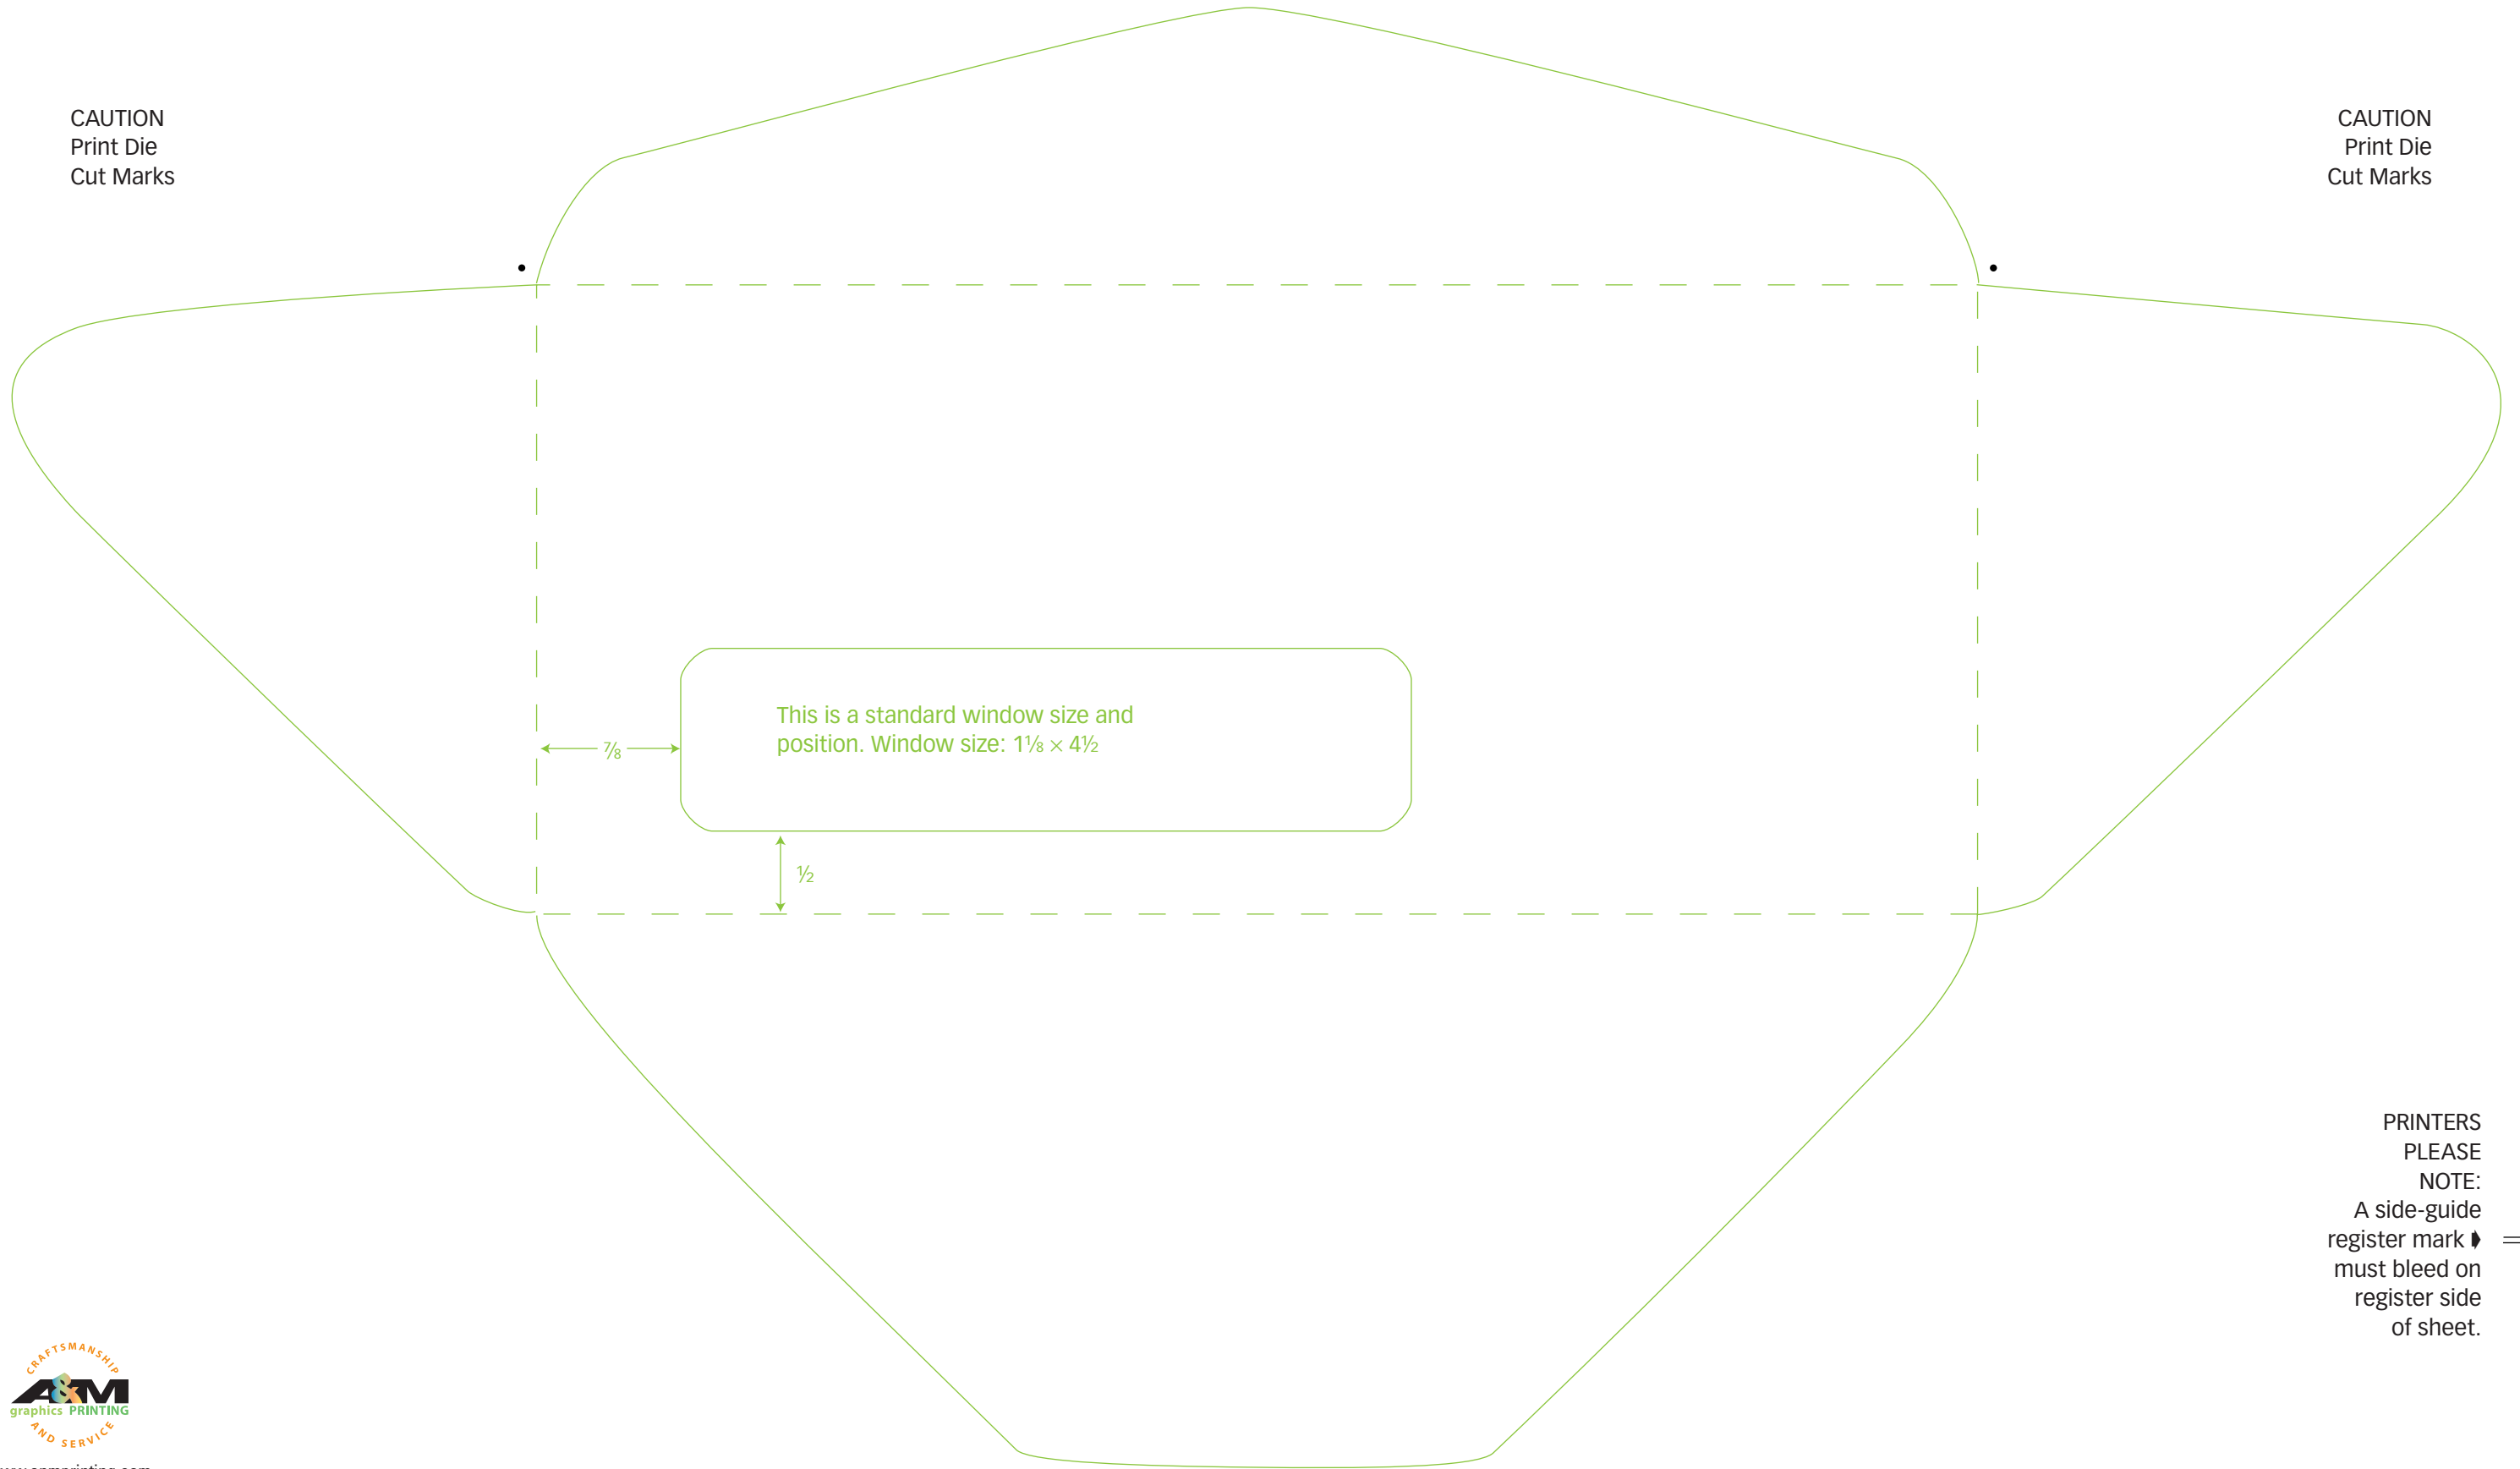

#9
Envelope size: 3 7/8 x 8 7/8

CAUTION
Print Die
Cut Marks

CAUTION
Print Die
Cut Marks

PRINTERS
PLEASE
NOTE:
A side-guide
register mark ▶
must bleed on
register side
of sheet.