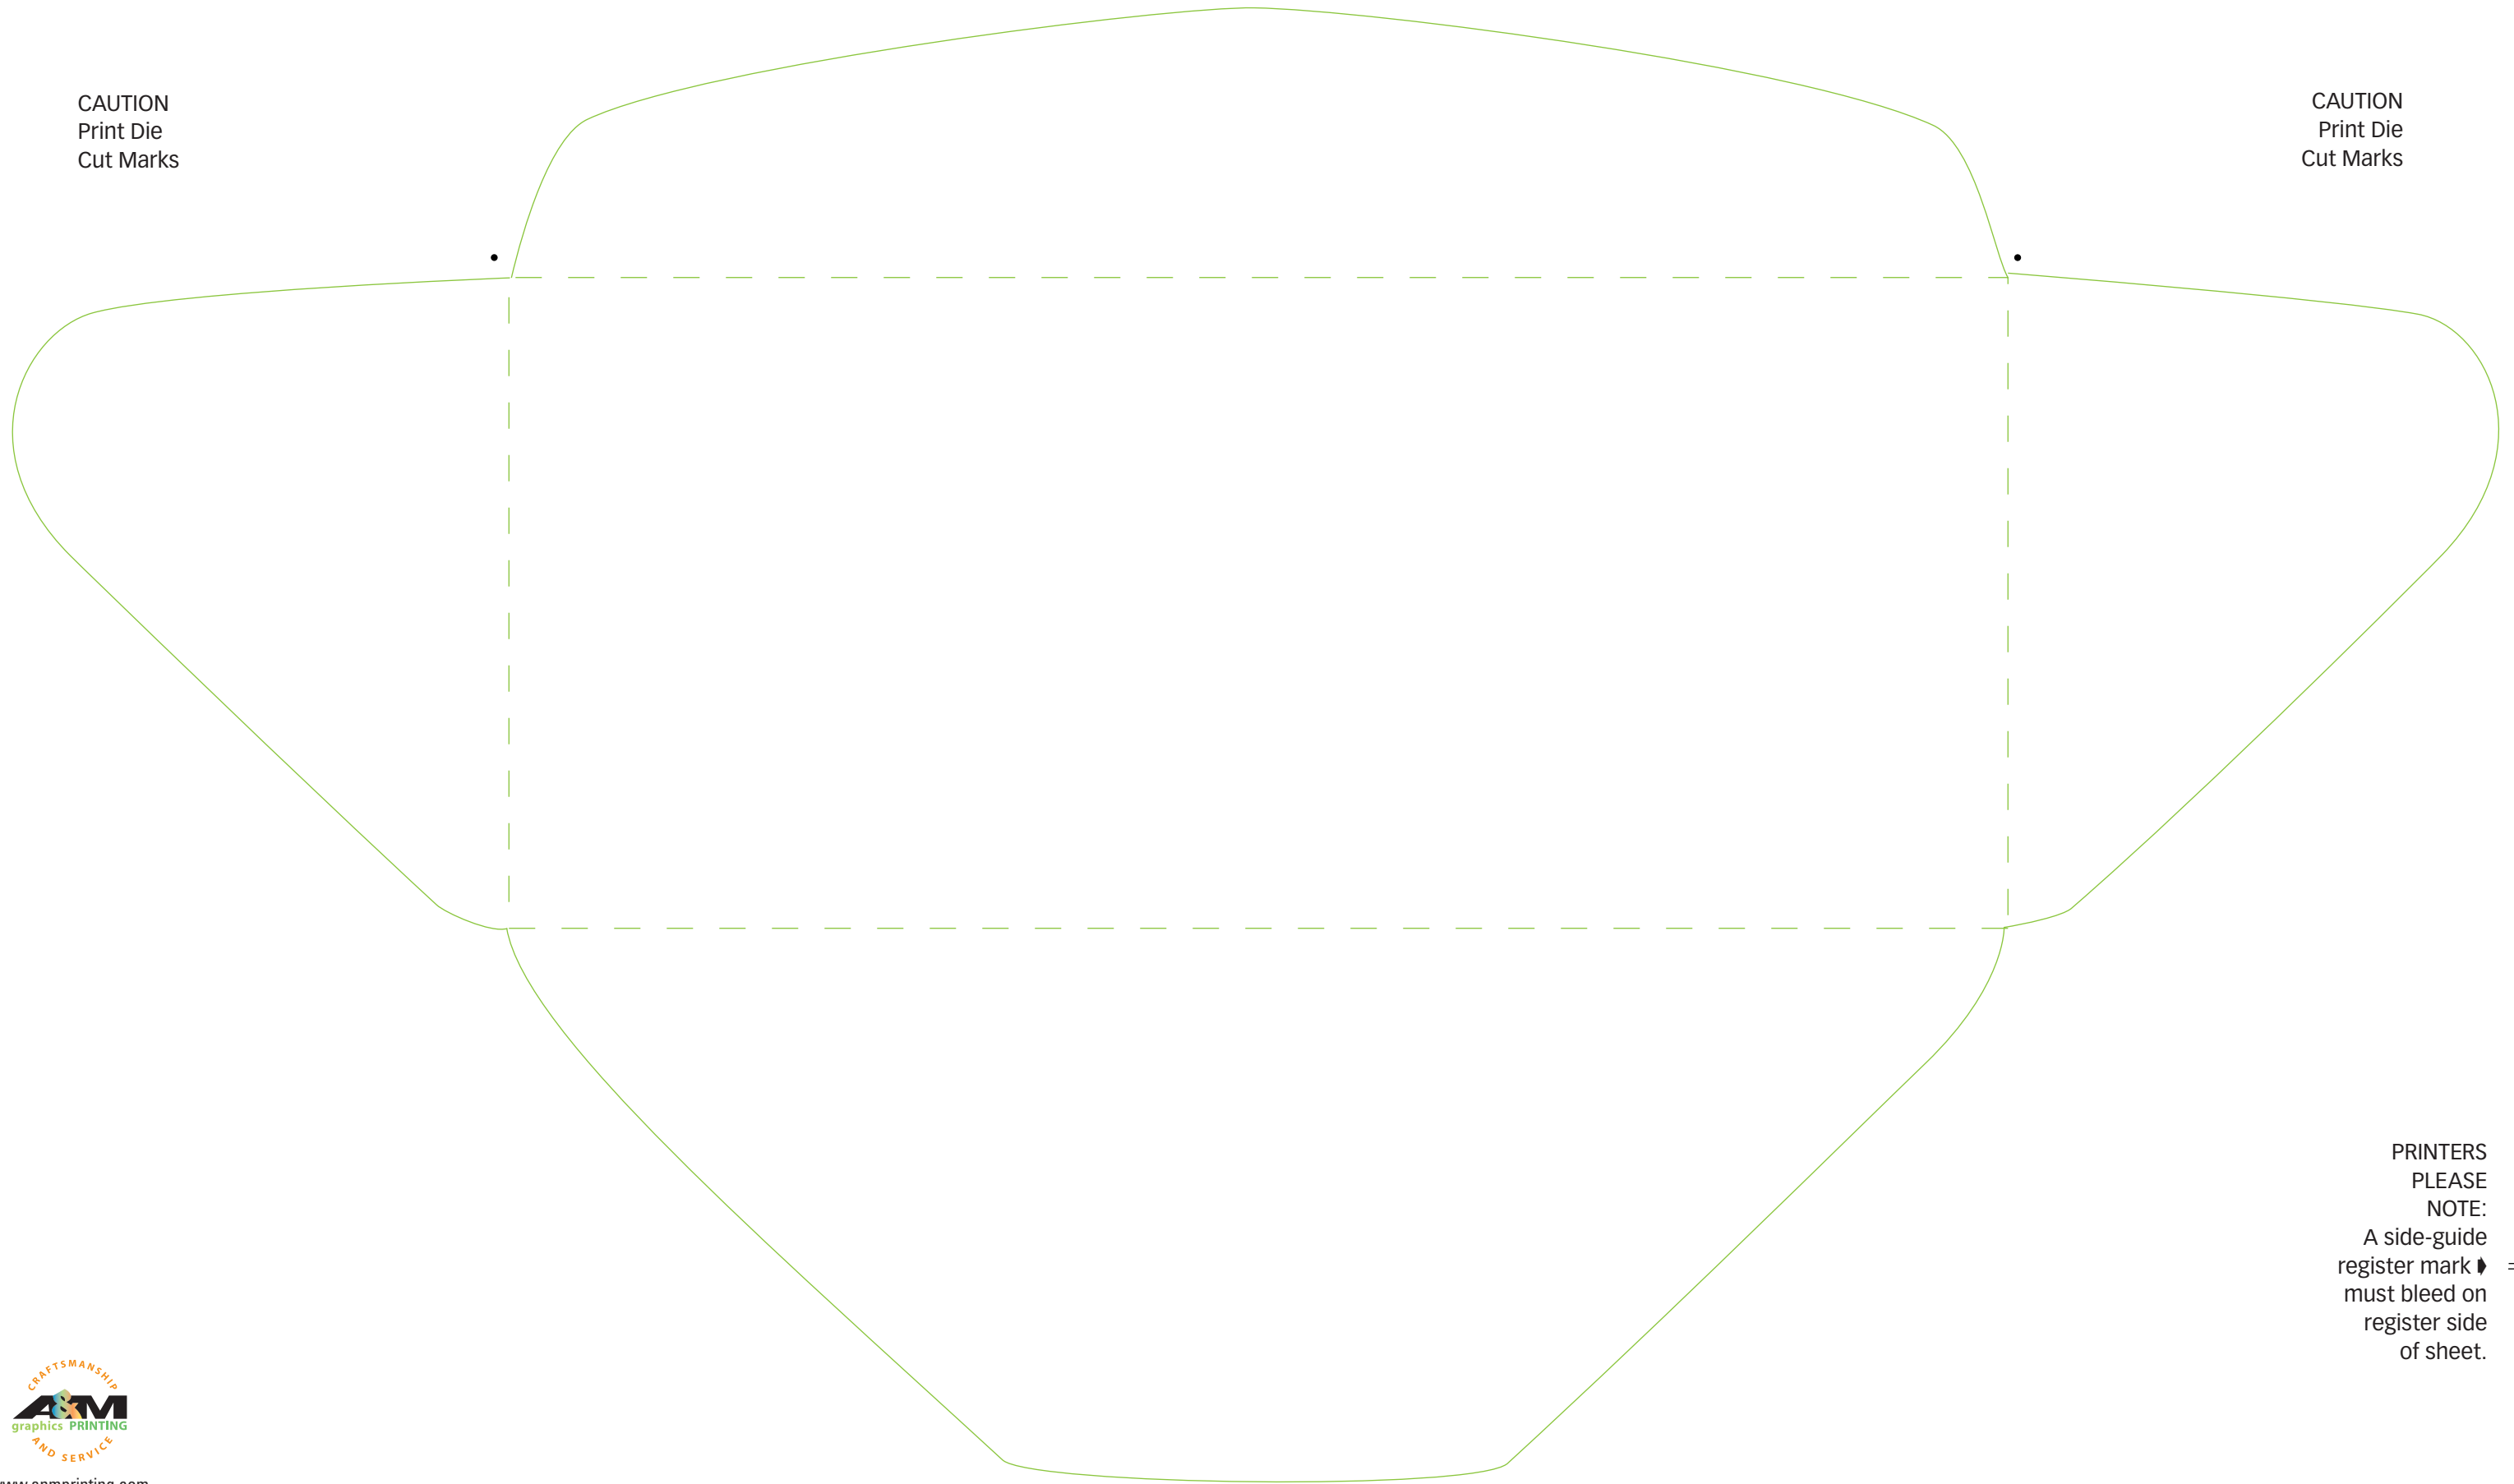

#10

Envelope size: 4 1/8 x 9 1/2

CAUTION
Print Die
Cut Marks

CAUTION
Print Die
Cut Marks

PRINTERS
PLEASE
NOTE:
A side-guide
register mark  must bleed on
register side
of sheet.

www.anmprinting.com