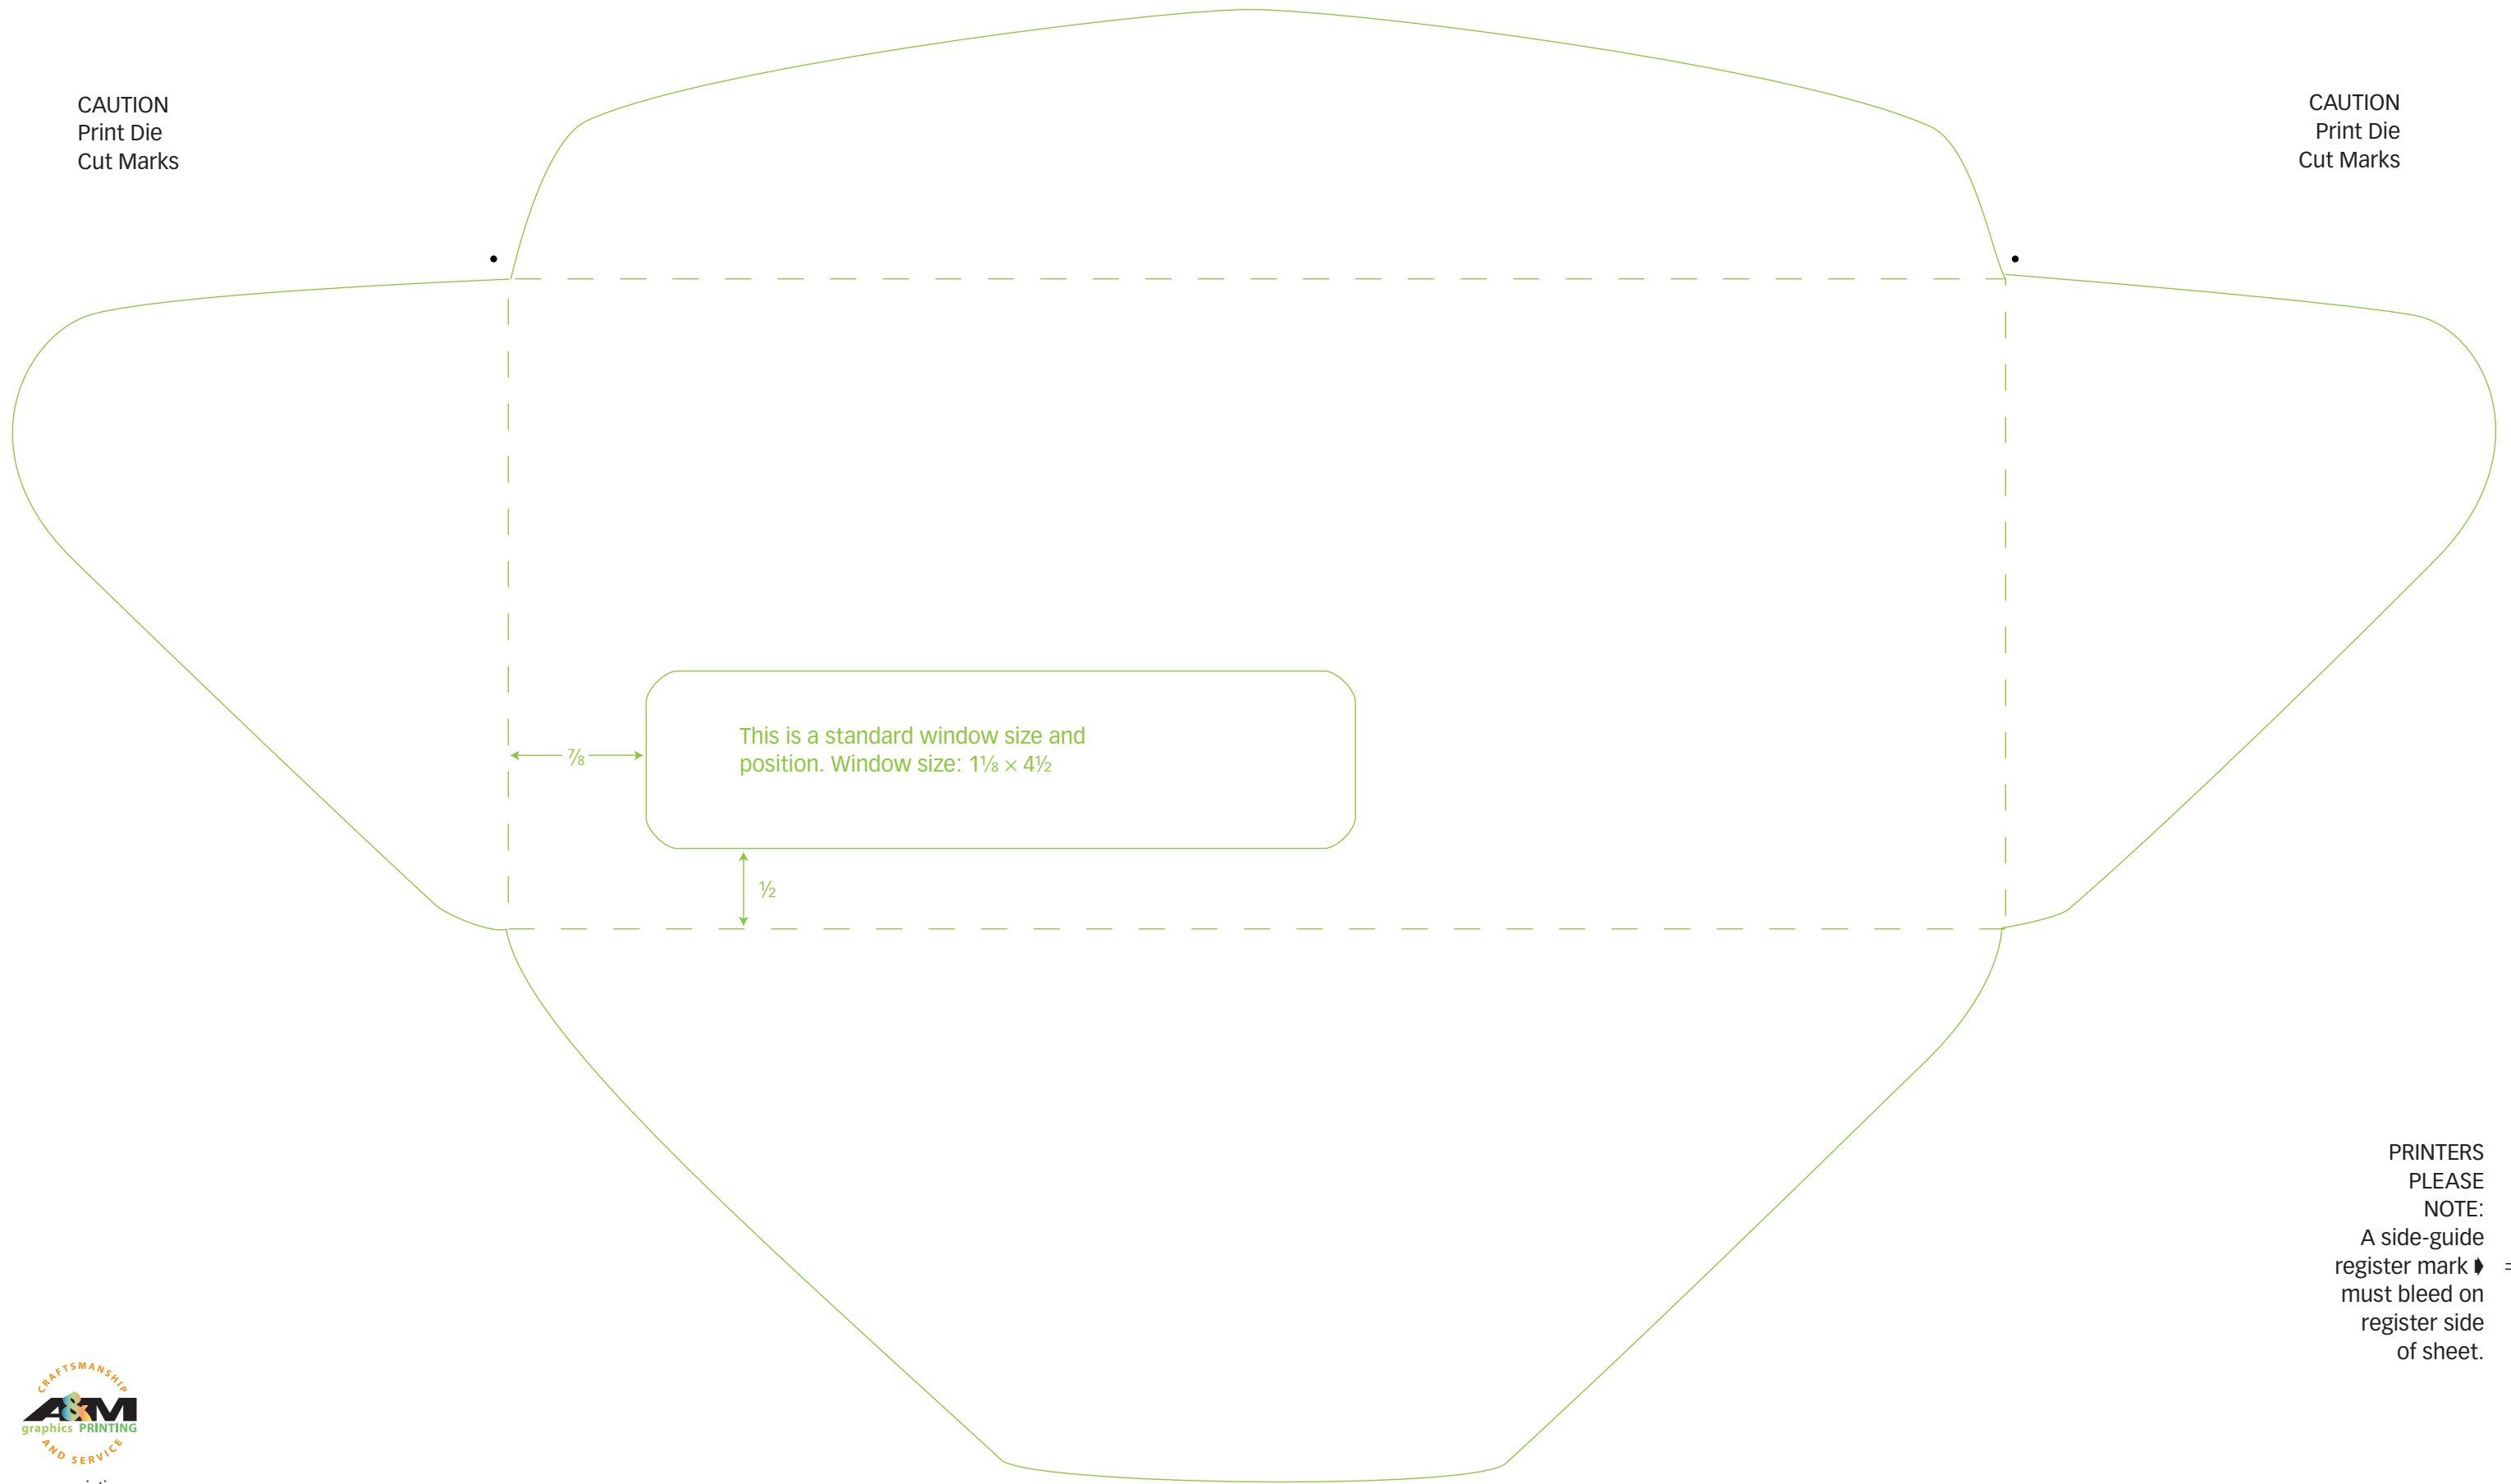

#10
Envelope size: $4\frac{1}{8} \times 9\frac{1}{2}$

CAUTION
Print Die
Cut Marks

CAUTION
Print Die
Cut Marks

This is a standard window size and position. Window size: $1\frac{1}{8} \times 4\frac{1}{2}$

$\frac{7}{8}$

$\frac{1}{2}$

PRINTERS
PLEASE
NOTE:
A side-guide
register mark  must bleed on
register side
of sheet.