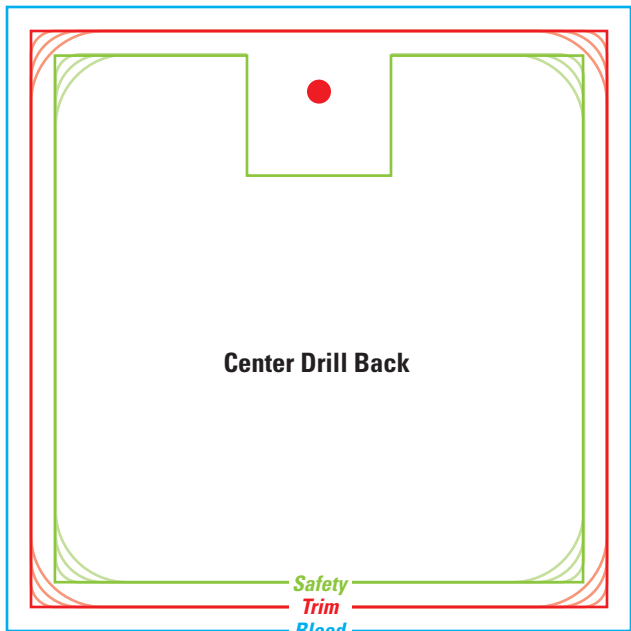

**3" x 3" Hang Tag
.25" Drill
Center Drill Front**

***Delete template before
submitting art.***

Safety: No TEXT beyond this line.

Trim: Final trim size ordered.

Bleed: To ensure ink coverage goes to the very edge of the product, make certain to extend any graphics/ artwork past the *Trim* to the *Bleed* line.

Safety

Trim

Bleed

with Round Corner Options

Center Drill Back

Safety

Trim

Bleed

with Round Corner Options