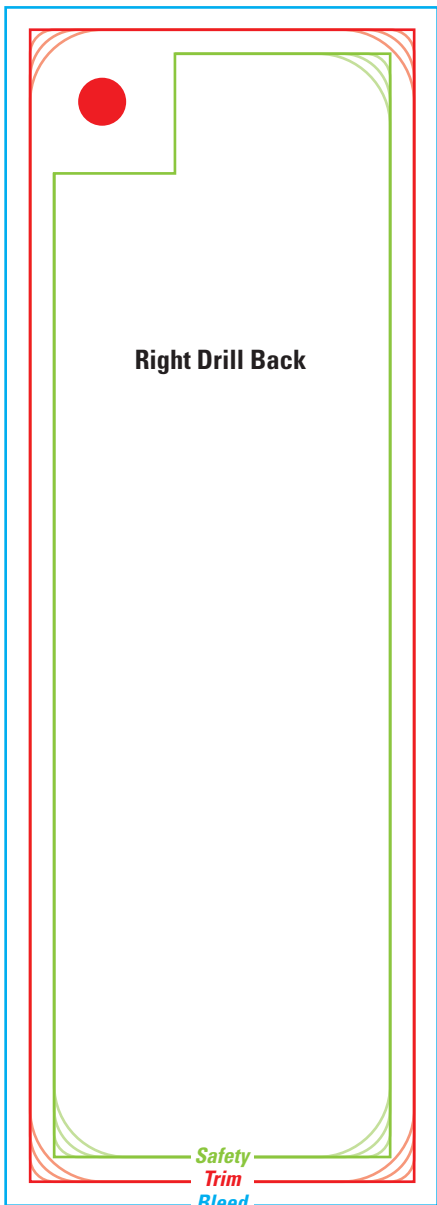

**2" x 6" Hang Tag
.25" Drill
Right Drill Front**

***Delete template before
submitting art.***

Safety: No TEXT beyond this line.

Trim: Final trim size ordered.

Bleed: To ensure ink coverage goes to the very edge of the product, make certain to extend any graphics/artwork past the *Trim* to the *Bleed* line.

www.anmprinting.com

Safety

Trim

Bleed

with Round Corner Options

Right Drill Back

Safety

Trim

Bleed

with Round Corner Options