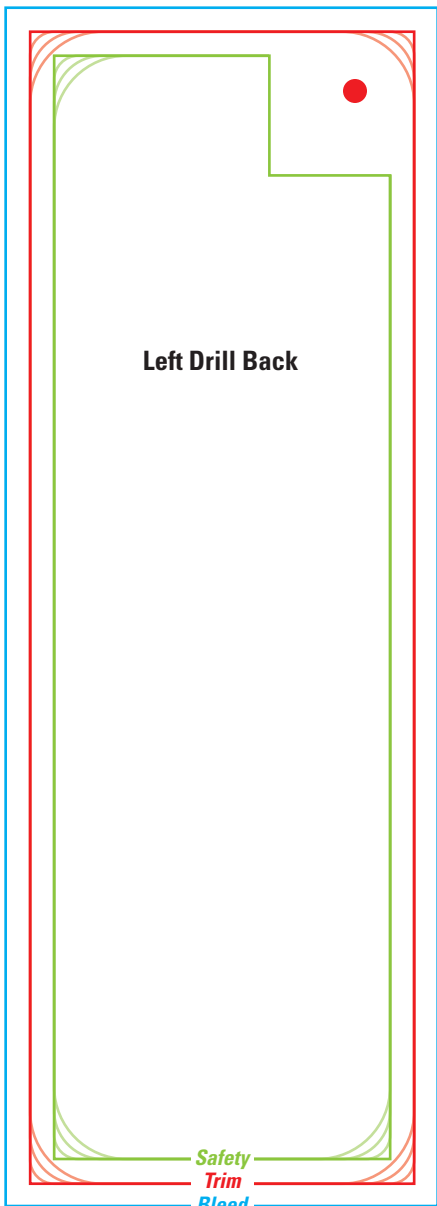

2" x 6" Hang Tag
.125" Drill
Left Drill Front

***Delete template before
submitting art.***

Safety: No TEXT beyond this line.

Trim: Final trim size ordered.

Bleed: To ensure ink coverage goes to the very edge of the product, make certain to extend any graphics/artwork past the *Trim* to the *Bleed* line.

www.anmprinting.com

Safety

Trim

Bleed

with Round Corner Options

Left Drill Back

Safety

Trim

Bleed

with Round Corner Options