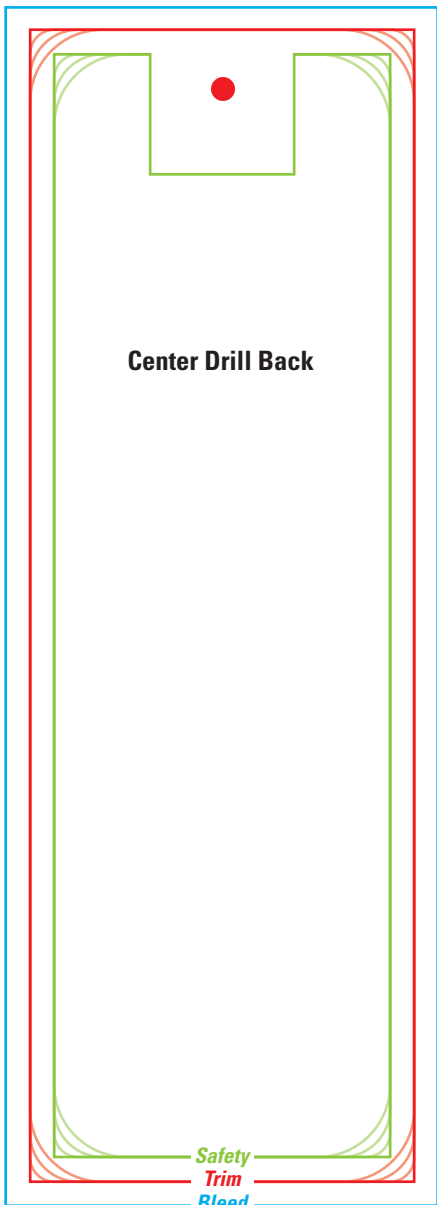

**2" x 6" Hang Tag
.125" Drill
Center Drill Front**

***Delete template before
submitting art.***

Safety: No TEXT beyond this line.

Trim: Final trim size ordered.

Bleed: To ensure ink coverage goes to the very edge of the product, make certain to extend any graphics/artwork past the *Trim* to the *Bleed* line.

www.anmprinting.com

Safety

Trim

Bleed

with Round Corner Options

Center Drill Back

Safety

Trim

Bleed

with Round Corner Options