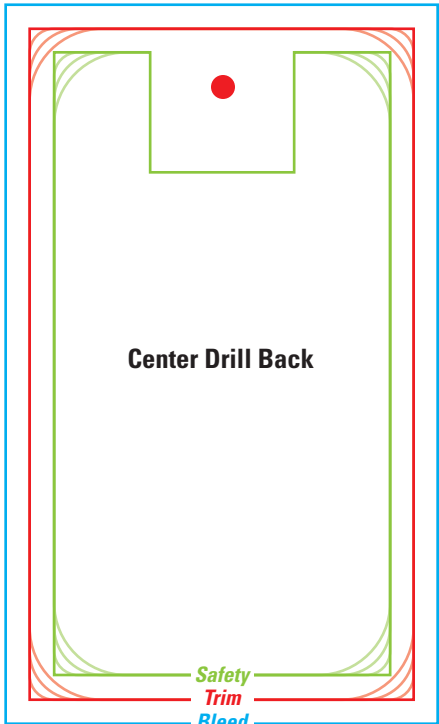

**2" x 3.5" Hang Tag  
.125" Drill  
Center Drill Front**

***Delete template before  
submitting art.***

***Safety:*** No TEXT beyond this line.

***Trim:*** Final trim size ordered.

***Bleed:*** To ensure ink coverage goes to the very edge of the product, make certain to extend any graphics/artwork past the *Trim* to the *Bleed* line.

***Safety***

***Trim***

***Bleed***

***with Round Corner Options***

**Center Drill Back**

*Safety*

*Trim*

*Bleed*

*with Round Corner Options*